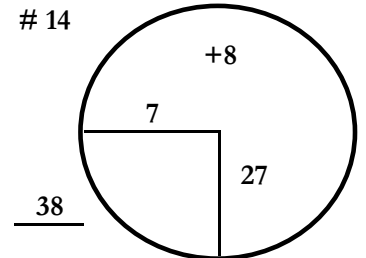

HOLE LOCATIONS

Pinehurst Resort

TOURNAMENT:

World Van Horn Cup

COURSE:

No. 2

ROUND: CUP

DATE:

8/2/2020

HOLE PLACEMENTS ARE MEASURED IN YARDS