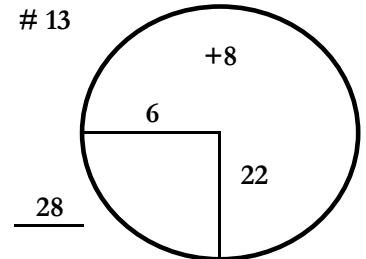

HOLE LOCATIONS

Pinehurst Resort

TOURNAMENT:

World Van Horn Cup

COURSE:

No. 2

ROUND: CUP

DATE:

8/2/2020

HOLE PLACEMENTS ARE MEASURED IN YARDS